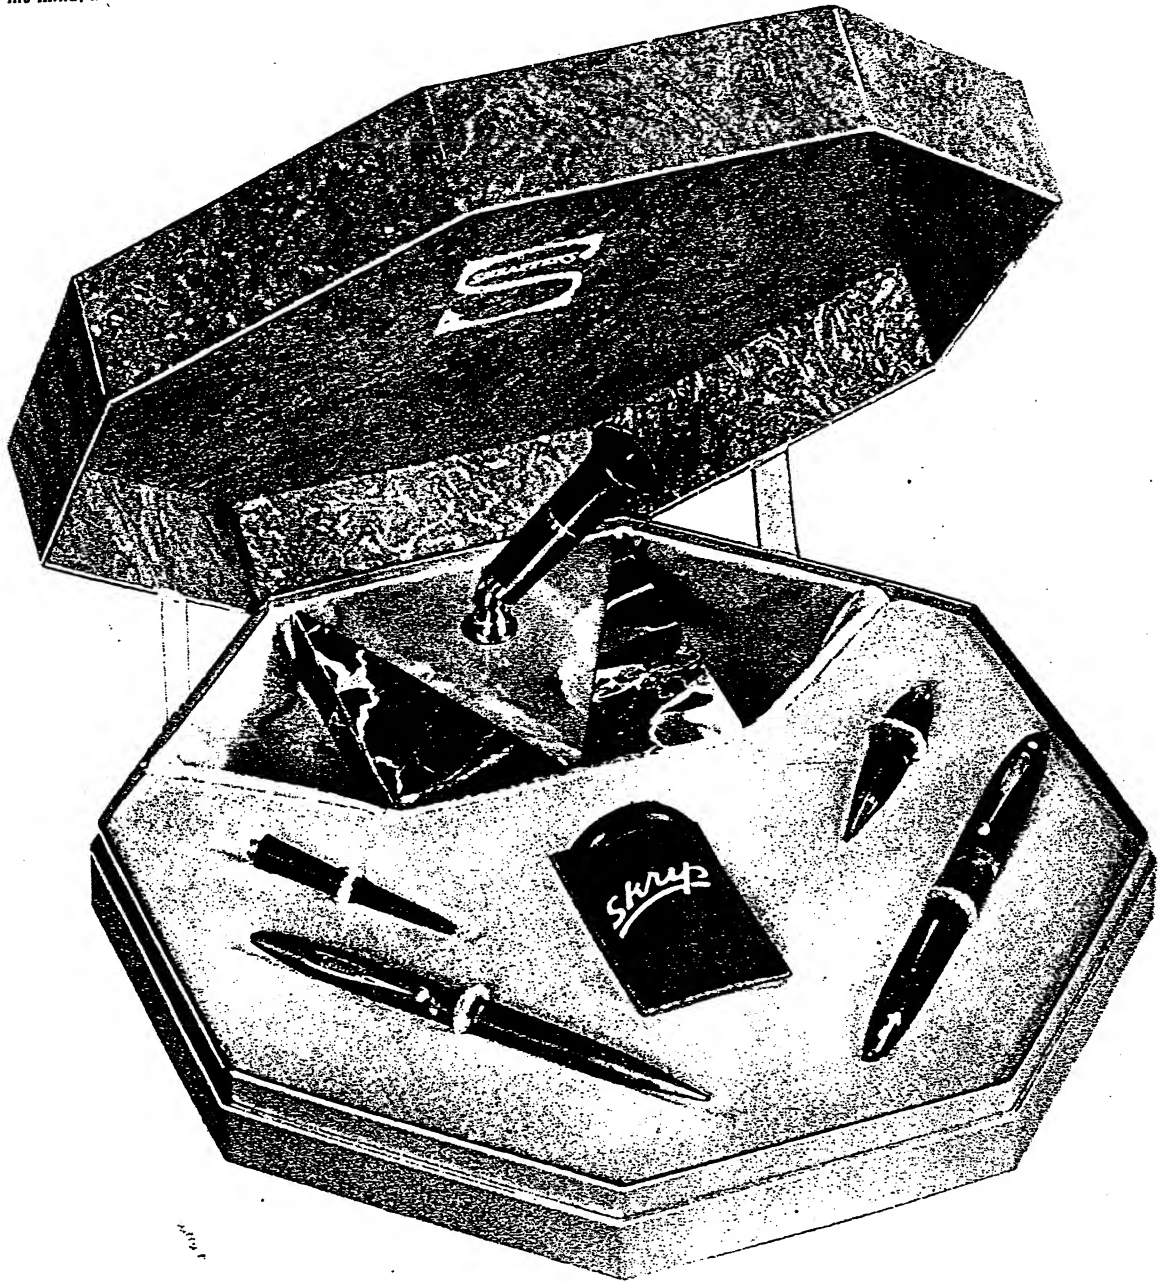

SHEAFFER'S five piece Ensemble is composed entirely of the newest items in the world's most famous line—Safety Skrip, Golf and Handbag pencil, desk stand of Italian marble and domestic onyx, Balance° pocket pencil and 3-in-1 Balance° Convertible desk and pocket fountain pen—all packed in beautiful velvet-lined gift box. To customers seeking a fountain pen or pencil, display this five piece Ensemble. Thus you have a 6 to 1 sales opportunity. Even though the entire Ensemble may not be purchased you have planted the seed of desire in his mind, and he may buy the Ensemble or more than merely one item.

**5 PIECE ENSEMBLES WITH BALANCE°
CONVERTIBLE FOUNTAIN-PEN**

CQ5 Code FAQC.....List $28.00 Consisting of 1 74TCD Black Convertible Lifetime° Pen. 1 LTSC Black Pencil. 1 LGR Black Golf and Handbag Pencil. 1 "Q" Safety Skrip Package with solid gold lettering. 1 No. 80 Italian Marble and Cream Onyx Base.	CQ10 Code FAQAC.....List $24.75 Consisting of 1 5-30TCD Black Convertible Fountain-pen. 1 LTSC Black Pencil. 1 LGR Black Golf and Handbag Pencil. 1 "Q" Safety Skrip Package with solid gold lettering. 1 No. 80 Italian Marble and Cream Onyx Base.
CQ8 Code FUQC.....List $30.50 Consisting of 1 K74TCD Black and Pearl Convertible Lifetime° Pen. 1 KTSC Black and Pearl Pencil. 1 KGR Black and Pearl Golf and Handbag Pencil. 1 "Q" Safety Skrip Package with solid gold lettering. 1 No. 80 Italian Marble and Cream Onyx Base.	CQ14 Code FUQC.....List $27.00 Consisting of 1 K5-30TCD Black and Pearl Convertible Fountain-pen. 1 KTSC Black and Pearl Pencil. 1 KGR Black and Pearl Golf and Handbag Pencil. 1 "Q" Safety Skrip Package with solid gold lettering. 1 No. 80 Italian Marble and Cream Onyx Base.
CQ17 Code FIOCI.....List $30.50 Consisting of 1 H74TCD Black and Marine Green Convertible Lifetime° Pen. 1 HTSC Black and Marine Green Pencil. 1 HGR Black and Marine Green Golf and Handbag Pencil. 1 "Q" Safety Skrip Package with solid gold lettering. 1 No. 81 Black and Gold Marble and Brazilian Green Onyx Base.